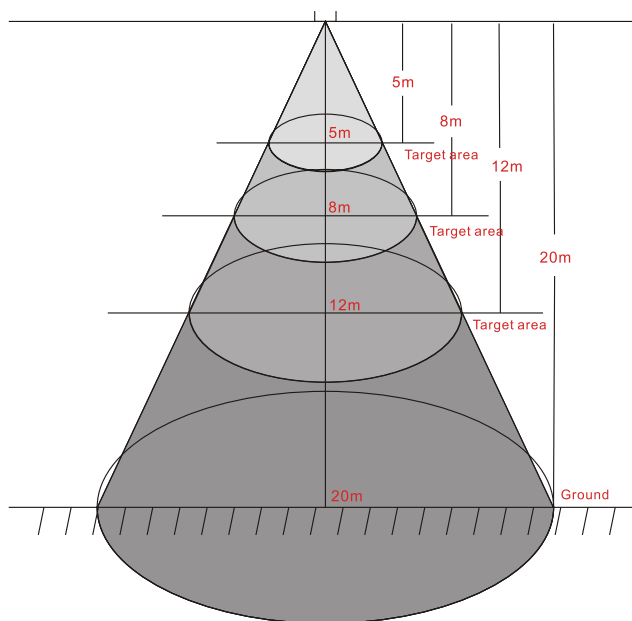

# Daylight sensor

## Model: DS01

Worldwide patented!!!

The common photo-cell in the market measures the lux of the surrounding air, not the true lux on the desk surface. This worldwide patented daylight sensor measures the real lux on the target surface and convert the lux value to 1-10v output signal thanks to the innovative design and years of reasearch and development!!!

This unique daylight sensor can read as far as 20 meters. This unique feature makes it perfectly suitable for office use as well as high ceiling like warehouse. The coverage area varies on different mounting height, office installation(1.2m ~ 3m mounting height); Parking/ Warehouse insatallation (5m ~ 20m mounting height)

## Fine-tuning

A fine-tuning of  $\pm 20\%$  is available by adjusting the scale on the daylight sensor head. (Note: the numbers +1, -1, +2, -2... means the degree of the adjustment, not the exact lux value).