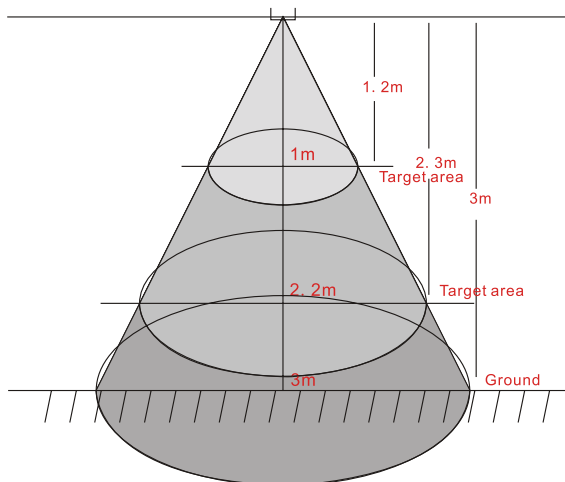

Model: DS01

Worldwide patented!!!

The common photo-cell in the market measures the lux of the surrounding air, not the true lux on the desk surface. This worldwide patented daylight sensor measures the real lux on the target surface and convert the lux value to 1-10v output signal thanks to the innovative design and years of reasearch and development!!!

This unique daylight sensor can read as far as 20 meters. This unique feature makes it perfectly suitable for office use as well as high ceiling like warehouse. The coverage area varies on different mounting height, office installation(1.2m ~ 3m mounting height); Parking/ Warehouse insatallation (5m ~ 20m mounting height)