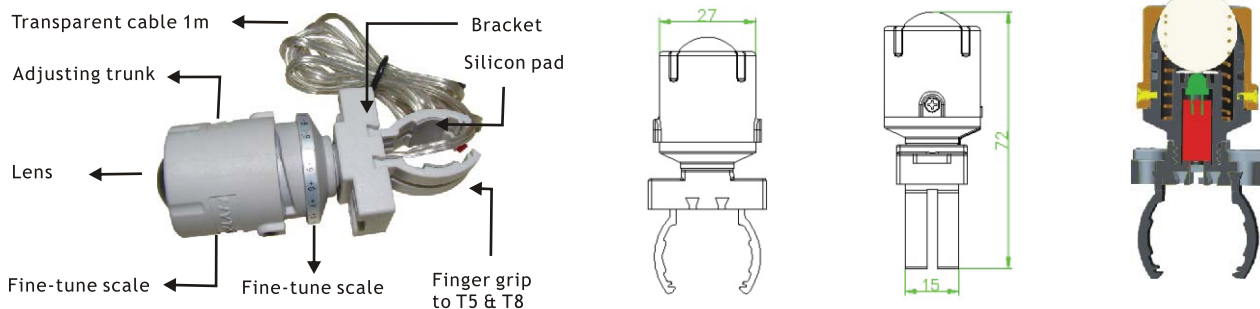

# Daylight sensor

## Model: DS01

Worldwide patented!!!

The common photo-cell in the market measures the lux of the surrounding air, not the true lux on the desk surface. This worldwide patented daylight sensor measures the real lux on the target surface and convert the lux value to 1-10v output signal thanks to the innovative design and years of reasearch and development!!!

This unique daylight sensor can read as far as 20 meters. This unique feature makes it perfectly suitable for office use as well as high ceiling like warehouse. The coverage area varies on different mounting height, office installation(1.2m ~ 3m mounting height); Parking/ Warehouse insatallation (5m ~ 20m mounting height)

## Fine-tuning

A fine-tuning of  $\pm 20\%$  is available by adjusting the scale on the daylight sensor head. (Note: the numbers +1, -1, +2, -2... means the degree of the adjustment, not the exact lux value).