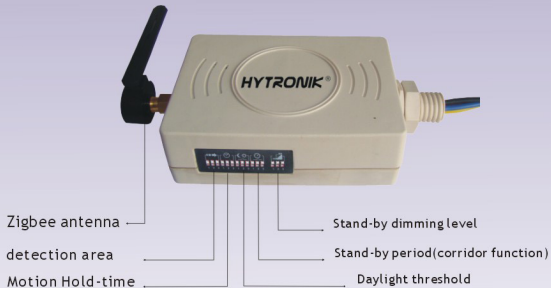

ZIGBEE technology integrated in motion sensor

Zigbee is a wireless DALI, it is the future of lighting control--

Unlimited communication channels

Unlimited number of application unit

Unlimited transmission distance thanks to “relay” mesh network.